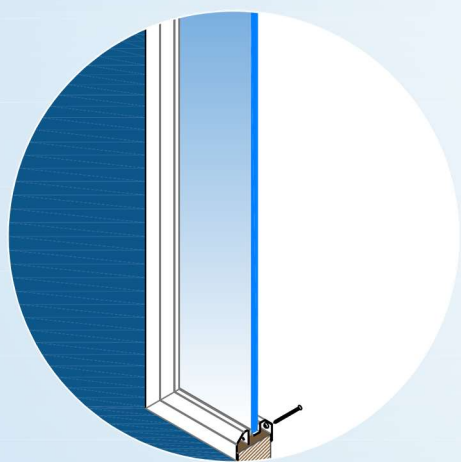

- Self-attaching Installation
- Low Profile Beveled Frames
- Vandal Proof & Max. Vision Design
- Tested for Fire Rating UL 10C
- Available for $\geq 44\text{mm}$ ($1 \frac{47}{64}$ " Thk Door

series **NAR.**

VP -	ORDER / CUTOUT Size	Frame O.D.	Glass Size	Exposed Size	
	8" x 38"	203 x 965	224 x 986	174 x 936	156 x 918
	8" x 42"	204 x 1068	225 x 1089	175 x 1039	157 x 1021
	8" x 60"	204 x 1525	225 x 1546	175 x 1496	157 x 1478
	9" x 50"	229 x 1270	250 x 1291	200 x 1241	182 x 1223
	9" x 62"	229 x 1575	250 x 1596	200 x 1546	182 x 1528

(mm)