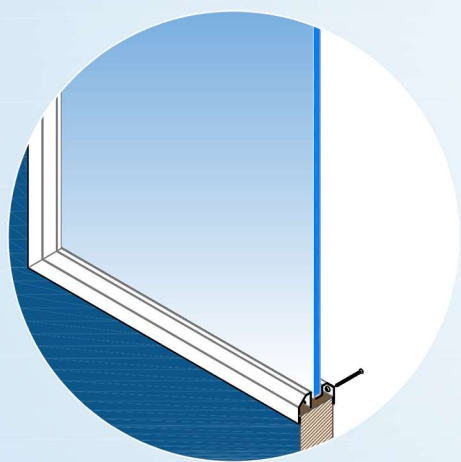

- Self-attaching Installation
- Low Profile Beveled Frames
- Vandal Proof & Max. Vision Design
- Tested for Fire Rating UL 10C
- Available for $\geq 44\text{mm}$ ($1 \frac{47}{64}$ " Thk Door

series **NAR.**

VP -	ORDER / CUTOUT Size	Frame O.D.	Glass Size	Exposed Size
	14" x 66"	356 x 1676	377 x 1697	309 x 1629
	16" x 54"	406 x 1372	427 x 1393	359 x 1325
	16" x 58"	406 x 1473	427 x 1494	359 x 1426
	18" x 66"	457 x 1676	478 x 1697	410 x 1629
	20" x 62"	508 x 1575	529 x 1596	461 x 1528

(mm)