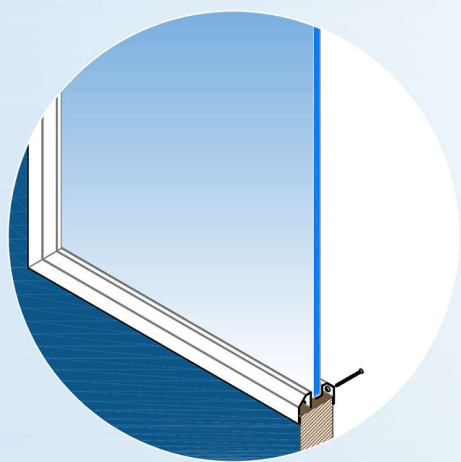

(mm)

- Self-attaching Installation
- Low Profile Beveled Frames
- Vandal Proof & Max. Vision Design
- Tested for Fire Rating UL 10C
- Available for $\geq 44\text{mm}$ ($1\frac{7}{64}$ " Thk Door

VP -	ORDER / CUTOUT Size	Frame O.D.	Glass Size	Exposed Size
	20" x 66"	508 x 1676	529 x 1697	479 x 1647
	22" x 60"	559 x 1524	580 x 1545	530 x 1495
	22" x 62"	559 x 1575	580 x 1596	530 x 1546
	22" x 64"	559 x 1626	580 x 1647	530 x 1597
	22" x 66"	559 x 1676	580 x 1697	530 x 1647

(mm)

- Self-attaching Installation
- Low Profile Beveled Frames
- Vandal Proof & Max. Vision Design
- Tested for Fire Rating UL 10C
- Available for $\geq 44\text{mm}$ (1

series FULL.

VP -	ORDER / CUTOUT Size		Frame O.D.	Glass Size	Exposed Size
	24" x 54"	610 x 1372	631 x 1393	581 x 1343	563 x 1325
	24" x 56"	610 x 1422	631 x 1443	581 x 1393	563 x 1375
	24" x 60"	610 x 1524	631 x 1545	581 x 1495	563 x 1477
	24" x 64"	610 x 1626	631 x 1647	581 x 1597	563 x 1579
	24" x 66"	610 x 1676	631 x 1697	581 x 1647	563 x 1629