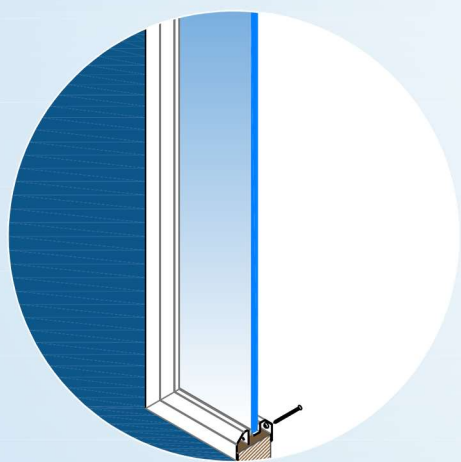

- Self-attaching Installation
- Low Profile Beveled Frames
- Vandal Proof & Max. Vision Design
- Tested for Fire Rating UL 10C
- Available for $\geq 44\text{mm}$ ($1 \frac{47}{64}$ " Thk Door

series **NAR.**

VP -	ORDER / CUTOUT Size	Frame O.D.	Glass Size	Exposed Size	
	5" x 35"	127 x 889	148 x 910	98 x 860	80 x 842
	6" x 27"	152 x 686	173 x 707	123 x 657	105 x 639
	6" x 28"	152 x 711	173 x 732	123 x 682	105 x 664
	6" x 30"	152 x 762	173 x 783	123 x 733	105 x 715
	6" x 30"	153 x 763	174 x 784	124 x 734	106 x 716

(mm)