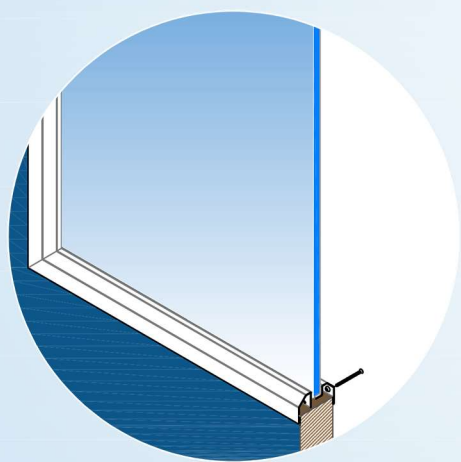

- Self-attaching Installation
- Low Profile Beveled Frames
- Vandal Proof & Max. Vision Design
- Tested for Fire Rating UL 10C
- Available for $\geq 44\text{mm}$ ($1 \frac{47}{64}$ " Thk Door

series **FULL**.

VP -	ORDER / CUTOUT Size	Frame O.D.	Glass Size	Exposed Size
	25" x 66"	629 x 1679	650 x 1700	600 x 1650
	26" x 44"	660 x 1118	681 x 1139	631 x 1089
	26" x 56"	660 x 1422	681 x 1443	631 x 1393
	26" x 58"	660 x 1473	681 x 1494	631 x 1444
	26" x 60"	660 x 1524	681 x 1545	631 x 1495
	26" x 62"	660 x 1575	681 x 1596	631 x 1546

(mm)