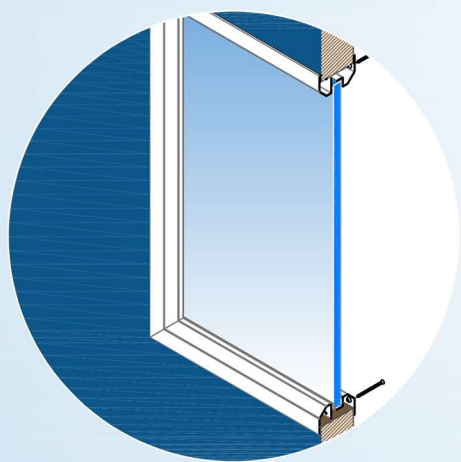

- Self-attaching Installation
- Low Profile Beveled Frames
- Vandal Proof & Max. Vision Design
- Tested for Fire Rating UL 10C
- Available for $\geq 44\text{mm}$ ($1 \frac{47}{64}$ " Thk Door

series **RECT.**

VP -	ORDER / CUTOUT Size	Frame O.D.	Glass Size	Exposed Size
□	26" x 32"	660 x 813	681 x 834	631 x 784
□	26" x 34"	660 x 864	681 x 885	631 x 835
□	26" x 36"	660 x 914	681 x 935	631 x 885
□	26" x 38"	660 x 965	681 x 986	631 x 936
□	28" x 34"	711 x 864	732 x 885	682 x 835
□	30" x 34"	762 x 864	783 x 885	733 x 835