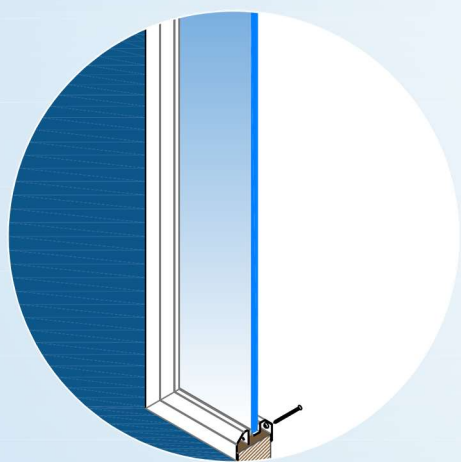

- Self-attaching Installation
- Low Profile Beveled Frames
- Vandal Proof & Max. Vision Design
- Tested for Fire Rating UL 10C
- Available for $\geq 44\text{mm}$ ($1 \frac{47}{64}$ " Thk Door

series **NAR.**

VP -	ORDER / CUTOUT Size	Frame O.D.	Glass Size	Exposed Size	
	6" x 34"	152 x 864	173 x 885	123 x 835	105 x 817
	6" x 36"	152 x 914	173 x 935	123 x 885	105 x 867
	6" x 48"	152 x 1219	173 x 1240	123 x 1190	105 x 1172
	8" x 32"	203 x 813	224 x 834	174 x 784	156 x 766
	8" x 36"	203 x 914	224 x 935	174 x 885	156 x 867

(mm)