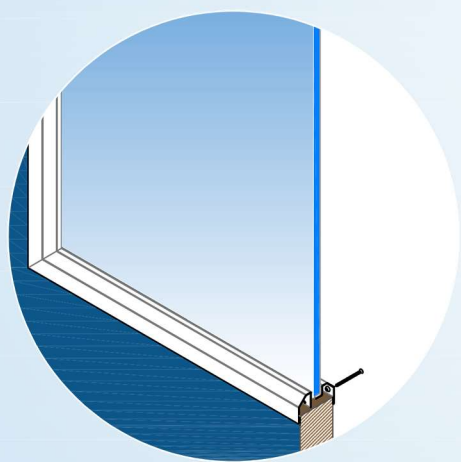

- Self-attaching Installation
- Low Profile Beveled Frames
- Vandal Proof & Max. Vision Design
- Tested for Fire Rating UL 10C
- Available for $\geq 44\text{mm}$ ($1 \frac{47}{64}$ " Thk Door

series FULL.

VP -	ORDER / CUTOUT Size	Frame O.D.	Glass Size	Exposed Size
	26" x 64"	660 x 1626	681 x 1647	631 x 1597
	26" x 66"	660 x 1676	681 x 1697	631 x 1647
	26" x 70"	660 x 1778	681 x 1799	631 x 1749
	32" x 58"	813 x 1473	834 x 1494	784 x 1444
	32" x 62"	813 x 1575	834 x 1596	784 x 1546
	32" x 64"	813 x 1626	834 x 1647	784 x 1597

(mm)